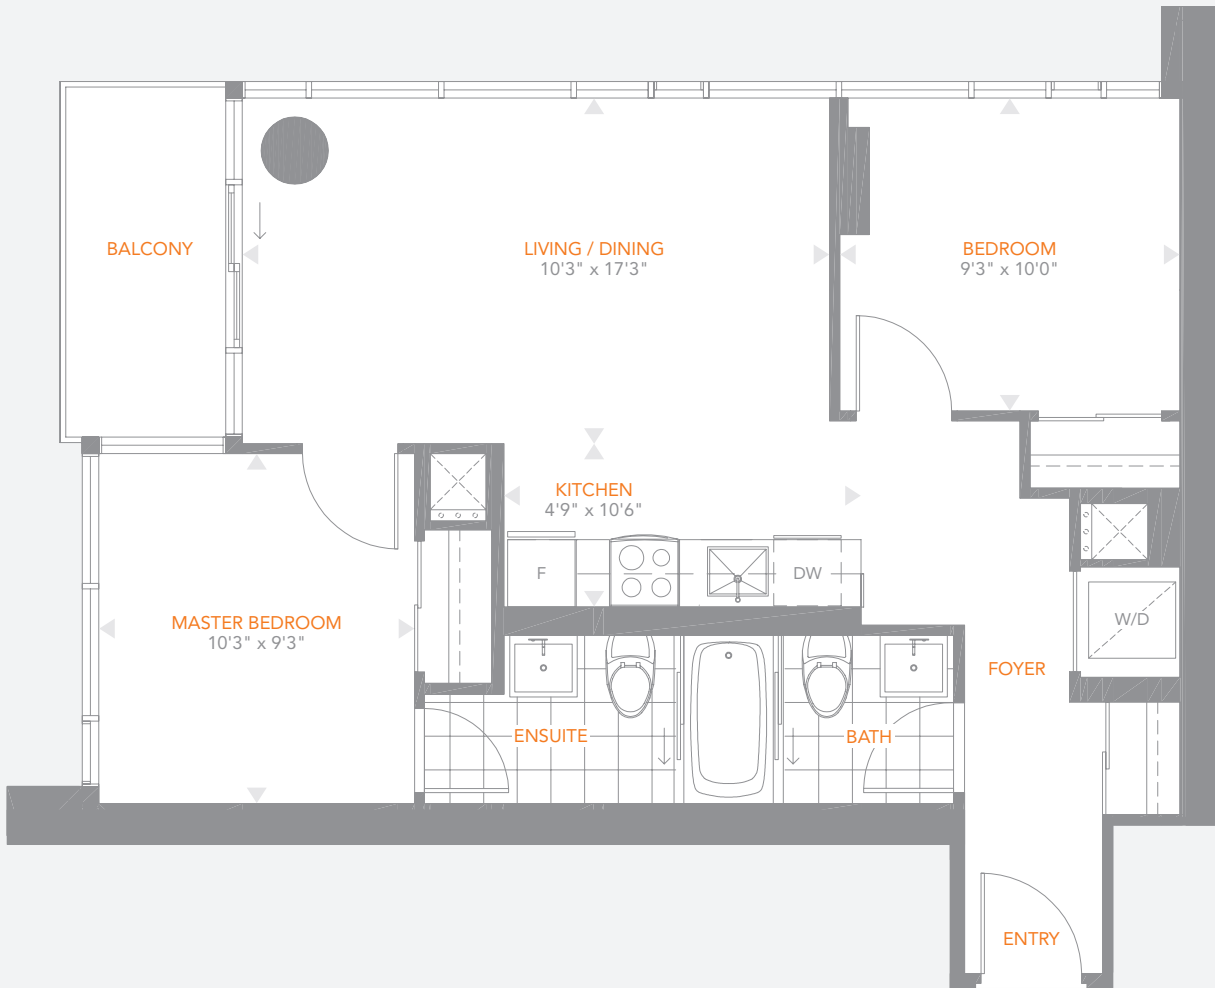

RESIDENCE 02

TWO BEDROOM (FLOORS 12-42)

780 TOTAL SQ. FT.

730 SQ. FT. + BALCONY (50 SQ. FT.)

All areas and stated room dimensions are approximate. Sizes and specifications are subject to change without notice. Actual living area and balcony/terraces may vary from floor stated areas. All illustrations are artist's concept. E & O.E.